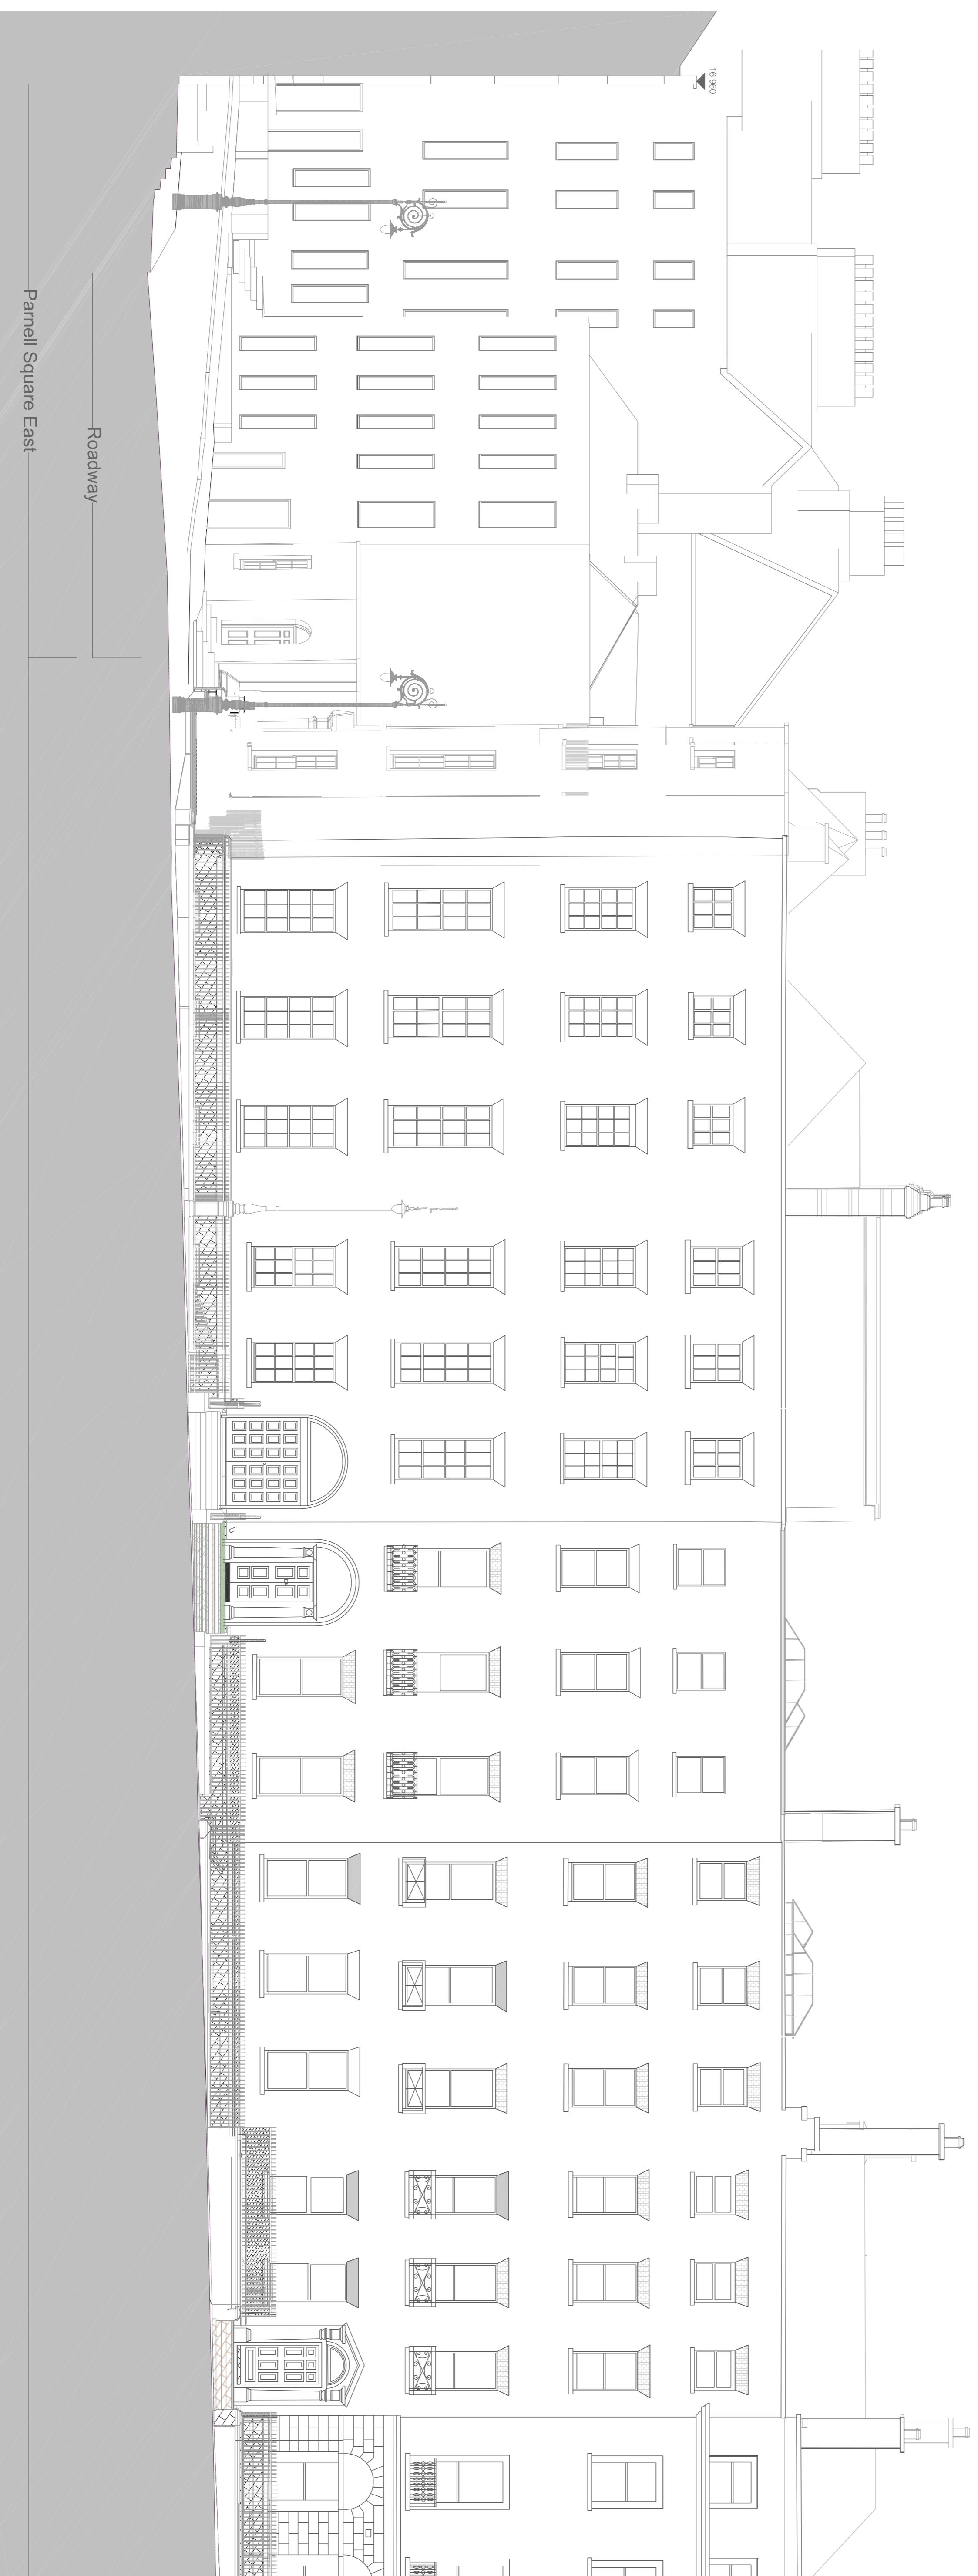

Section 1-A 1:100

Legend

Project	Parnell Square Cultural Quarter, New Dublin City Library and Public Realm Works		
Client	Dublin City Council & DCU Development Ltd (Joint Applicants)		
Drawings	Public Realm - Section 01A - Elevation	Draw No.	DR1407-01A-E
Date	10/07/18	Scale	1:100 (B.A.)
Drawn by	DM	Drawn by	BS
		Stage	Plotting
		Issue	Rev. 0